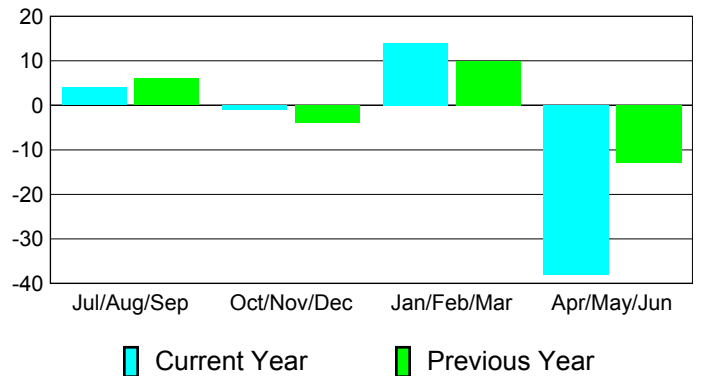

Membership Results
2010-2011

Membership
2009-2010

Month	Net Memb Goal	Actual New Memb	Actual Dropped Memb	Gain/Loss of Memb	Gain/Loss of Memb
Jul/Aug/Sep	3	36	-32	4	6
Oct/Nov/Dec	10	22	-23	-1	-4
Jan/Feb/Mar	9	35	-21	14	10
Apr/May/June	8	18	-56	-38	-13
Totals	30	111	-132	-21	-1

Membership Results 2010-2011

Goal, New, Dropped, Gain/Loss

Comparison of Membership Gain/Loss

Current Year Compared to the Previous Year

Gender Comparison 2010-2011

Jul/Aug/Sep

Oct/Nov/Dec

Jan/Feb/Mar

Apr/May/June

Male

Female