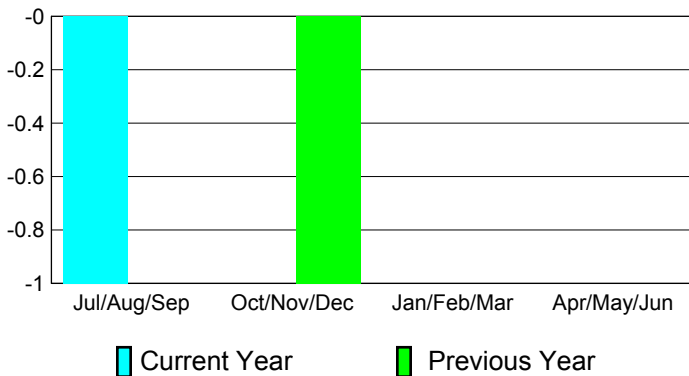

2010-2011 GMT Reports for District (or Undistricted) **District 105 M**

GMT: **HOWARD PATRICK LEE**

Location: **ENGLAND**

GMT CA: **4**

CLUBS

Club Results
2010-2011

Clubs
2009-2010

Month	New Club Goal	Actual New Clubs	Actual Dropped Clubs	Gain/Loss of Clubs	Gain/Loss of Clubs
Jul/Aug/Sep	0	0	-1	-1	0
Oct/Nov/Dec	0	0	0	0	-1
Jan/Feb/Mar	0	0	0	0	0
Apr/May/June	0	0	0	0	0
Totals	0	0	-1	-1	-1

Club Results 2010-2011

Goal, New, Dropped, Gain/Loss

Comparison of Club Gain/Loss

Current Year Compared to the Previous Year

YTD Status Quo Clubs 2010-2011

Status Quo Clubs Compared to Status Quo Members

MEMBERSHIP