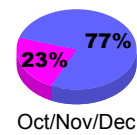

Membership Results
2010-2011

Membership
2009-2010

Month	Net Memb Goal	Actual New Memb	Actual Dropped Memb	Gain/Loss of Memb	Gain/Loss of Memb
Jul/Aug/Sep	3	36	-32	4	6
Oct/Nov/Dec	10	22	-23	-1	-4
Jan/Feb/Mar	9	35	-21	14	10
Apr/May/June	8	18	-56	-38	-13
Totals	30	111	-132	-21	-1

Membership Results 2010-2011

Goal, New, Dropped, Gain/Loss

Comparison of Membership Gain/Loss

Current Year Compared to the Previous Year

Gender Comparison 2010-2011

Jul/Aug/Sep

Oct/Nov/Dec

Jan/Feb/Mar

Apr/May/June

Male

Female