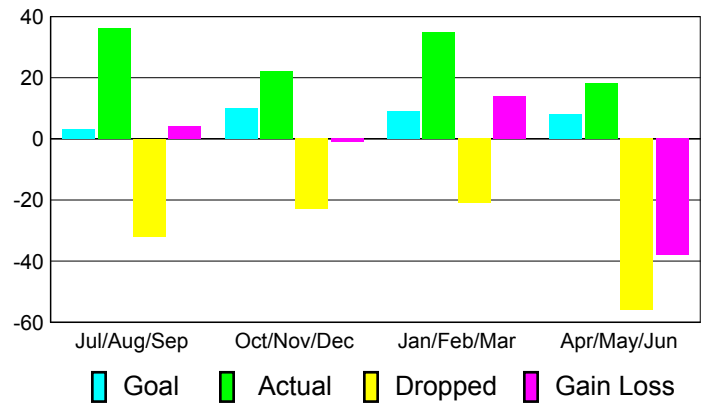

Membership Results 2010-2011

Goal, New, Dropped, Gain/Loss

Comparison of Membership Gain/Loss

Current Year Compared to the Previous Year