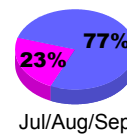

Membership Results
2010-2011

Membership
2009-2010

Month	Net Memb Goal	Actual New Memb	Actual Dropped Memb	Gain/Loss of Memb	Gain/Loss of Memb
Jul/Aug/Sep	3	36	-32	4	6
Oct/Nov/Dec	10	22	-23	-1	-4
Jan/Feb/Mar	9	35	-21	14	10
Apr/May/June	8	18	-56	-38	-13
Totals	30	111	-132	-21	-1

Membership Results 2010-2011

Goal, New, Dropped, Gain/Loss

Comparison of Membership Gain/Loss

Current Year Compared to the Previous Year

Gender Comparison 2010-2011

Jul/Aug/Sep

Oct/Nov/Dec

Jan/Feb/Mar

Apr/May/June

Male

Female